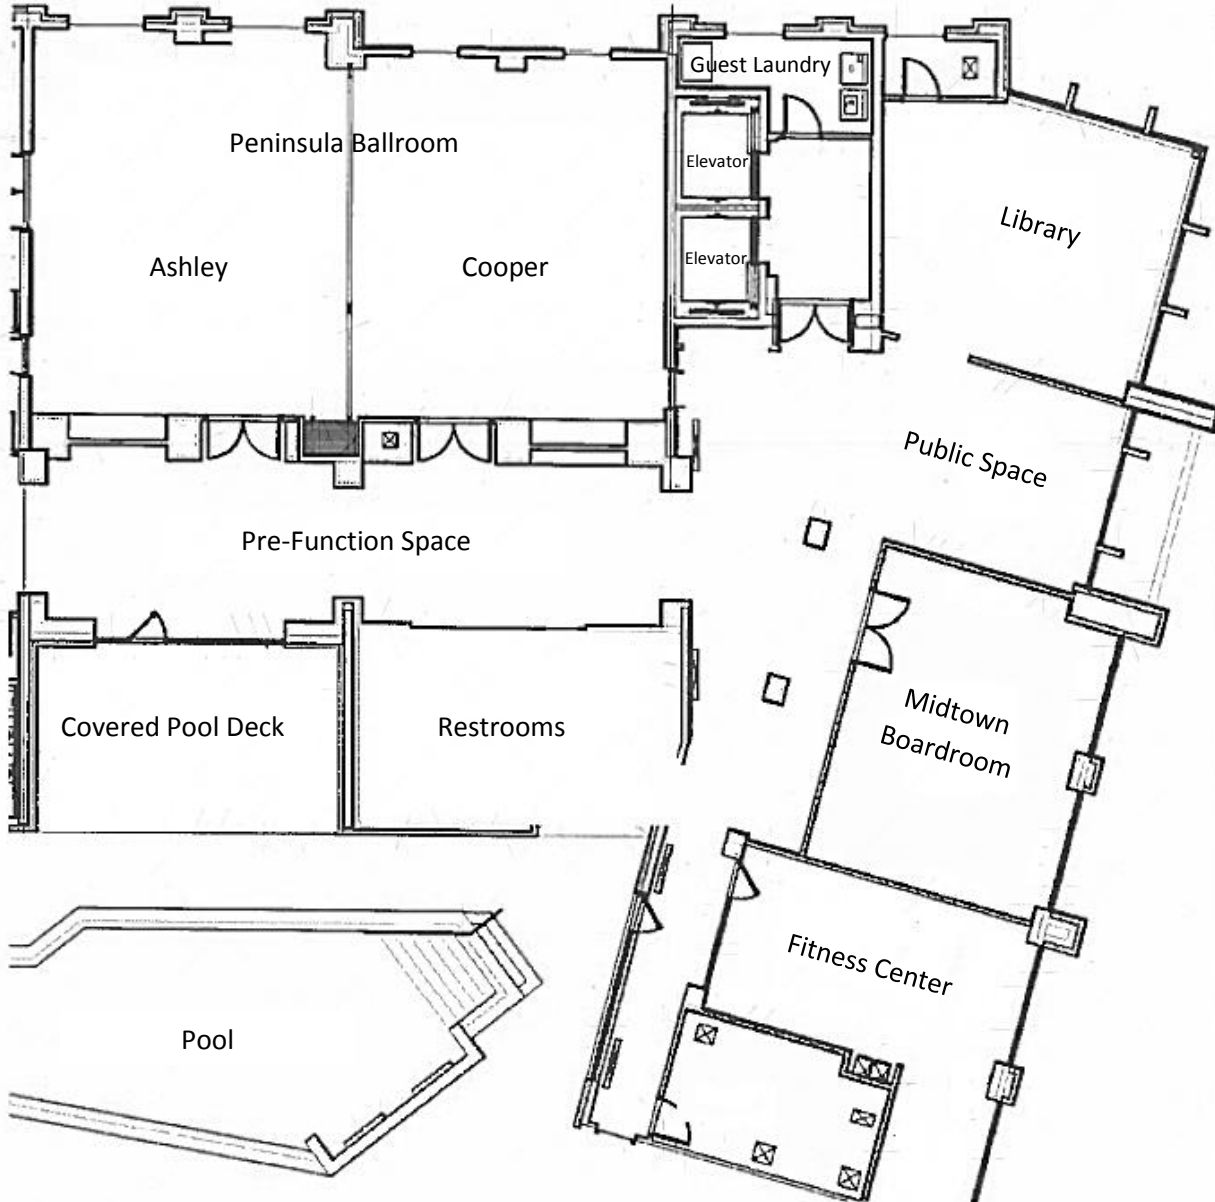

Holiday Inn

Holiday Inn
 Charleston Historic Downtown
 425 Meeting Street
 Charleston, SC 29403
 843-718-2327
 www.stayincharleston.com

MEETING & BANQUET SPACE

Highlights

- ✓ Over 2,000 SqFt. of Flexible Meeting and Banquet Space Accommodating up to 160 People
- ✓ Audio Visual Equipment and Services
- ✓ On-site Catering
- ✓ Public Library Room with Lounge Seating
- ✓ 24 Hour Business Center
- ✓ On-Site Meeting Planning
- ✓ ADA Accessible
- ✓ Meeting Planner IHG Rewards Points

Meeting Space	Total SqFt.	Total Size	Ceiling	Theater Style	Classroom Style	U-Shape	Hollow Square	Reception	Banquet
Peninsula Ballroom	1,563.50	30 x 53	9.5	160	100	60	70	150	130
Ashley	781.75	30 x 26.5	9.5	80	42	30	40	75	60
Cooper	781.75	30 x 26.5	9.5	80	42	30	40	75	60
Midtown Boardroom	546	21 x 26	9.5	40	30	30	40	50	40
Pre-Function Space	952	14 x 68	9.5						
Restaurant	1856	50 x 30	18					80	60